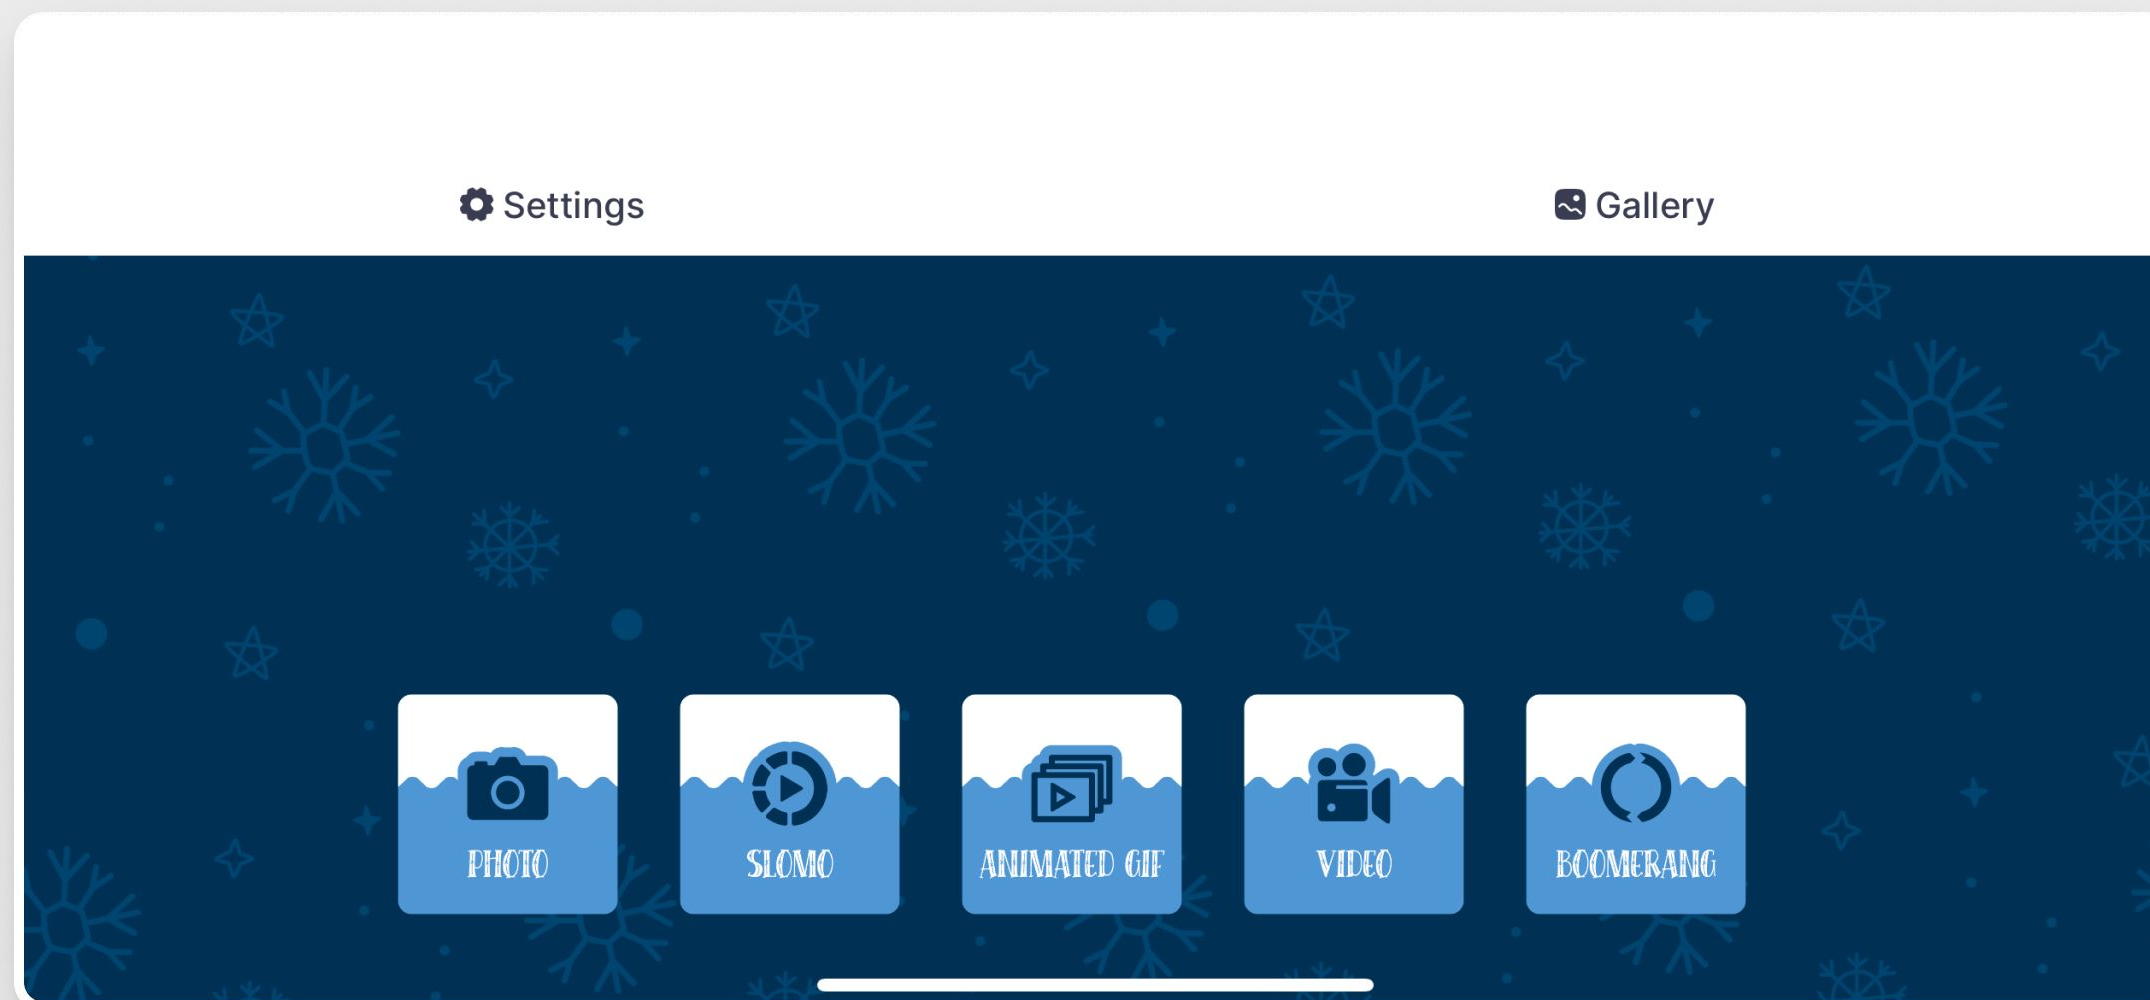

MOBILE LANDSCAPE

iOS | Android

**Camera Functions
Button Designs**
100×100 px
1 MB max.
per singular button

App Branding > Button Designs

Buttons include:

Photo, PhotoAI, Slomo, Animated GIF, Video, Boomerang, Funimate, Facefun

Background
1920 × 1080 px (or 16:9)
3 MB max.
Supported formats: JPG, PNG, MOV, MP4
App Branding > App Background

RECOMMENDATION
Check and test your device's screen size beforehand to prevent distortion or misalignment across different screens. Use the background only after the size has been appropriately adjusted.

DISCLAIMER

The size of background and exact consistency may vary depending on the specific device.