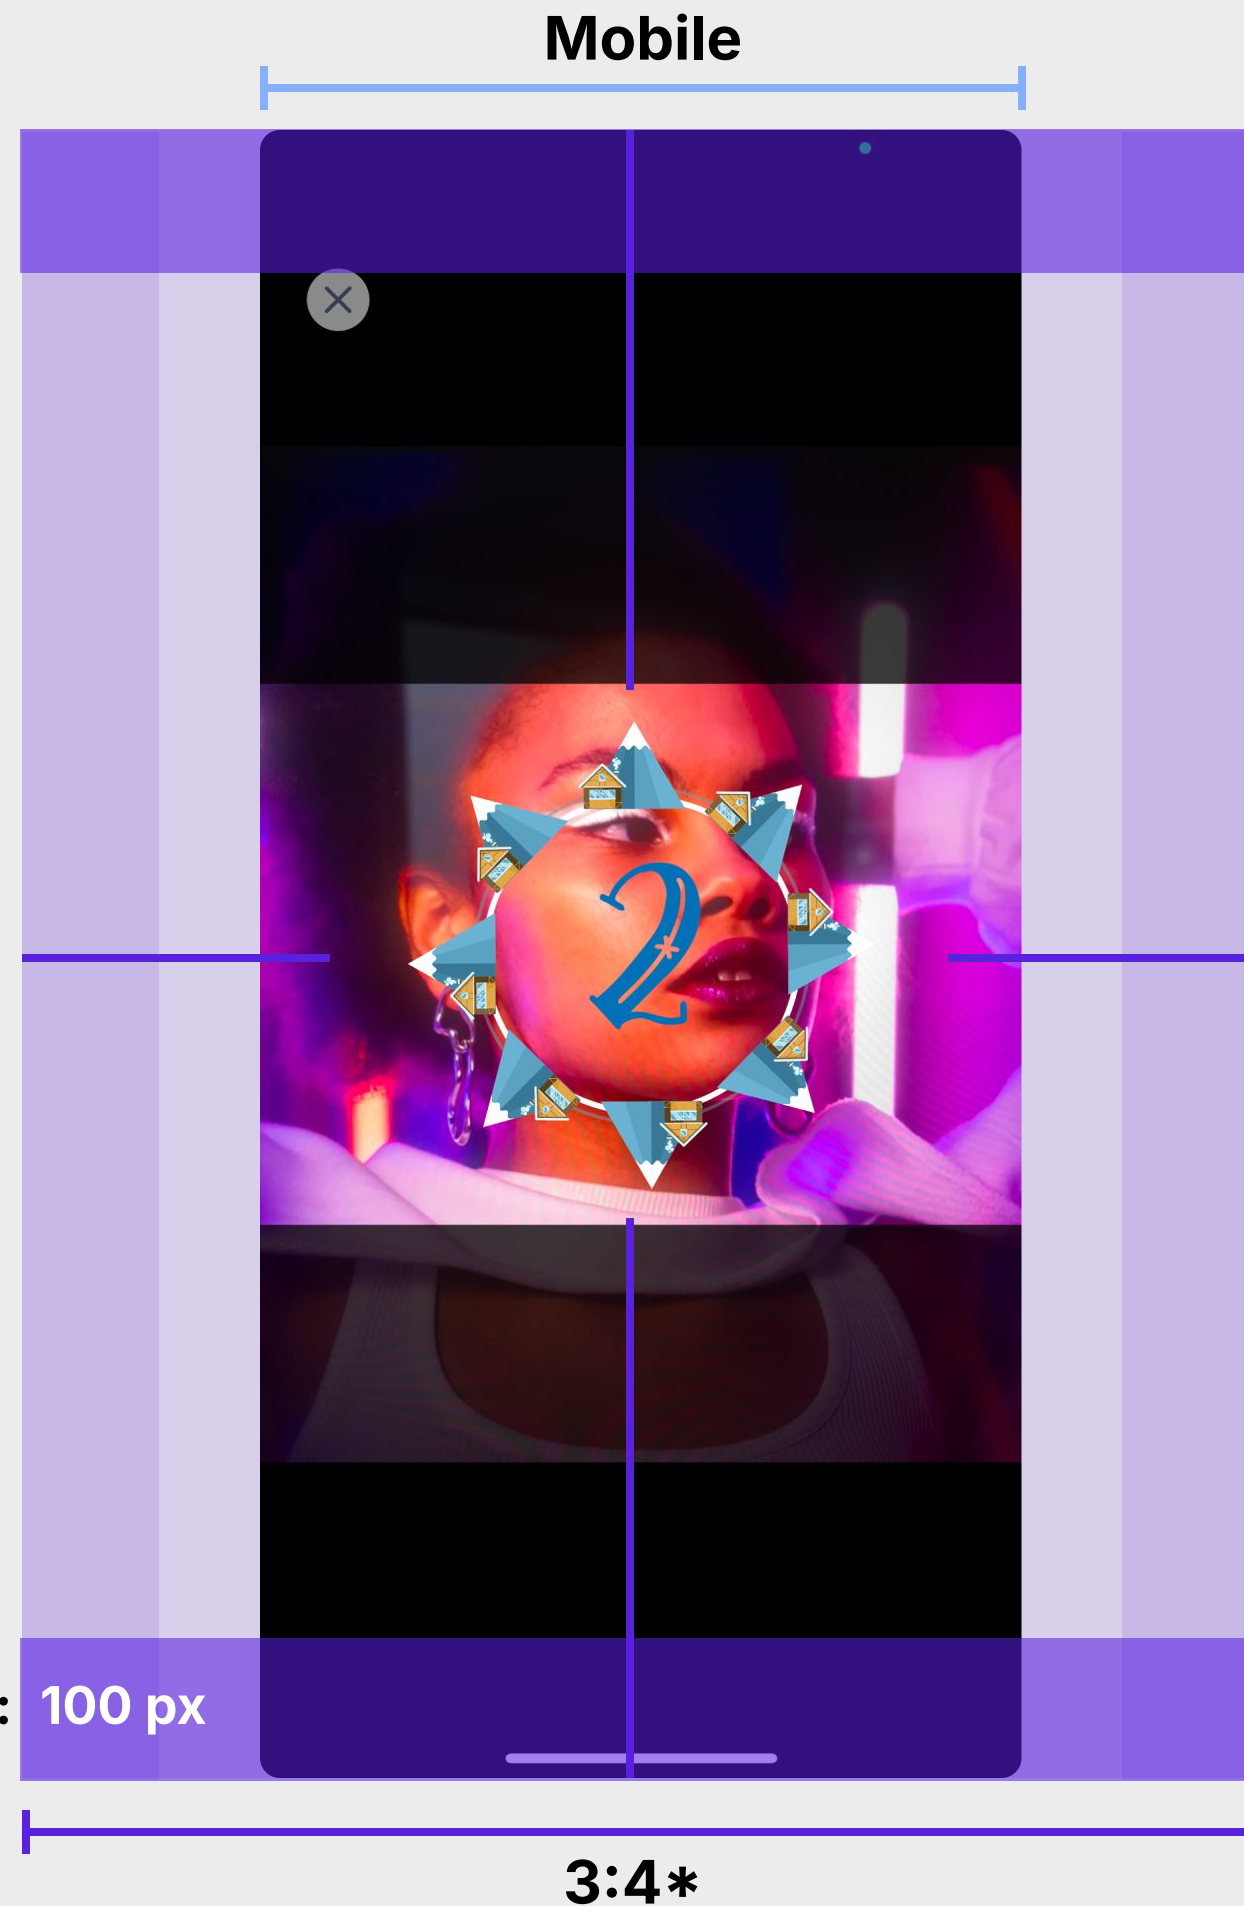

ALL PLATFORM PORTRAIT

iOS | Android

RECOMMENDATION

Keep the Countdown element centrally aligned for the optimal result

Safe zone: 100 px

Countdown Screen

800 × 1280 px (or 3:4)

3 MB max.

Supported formats: JSON Lotties

App Branding > Add Countdown Screen