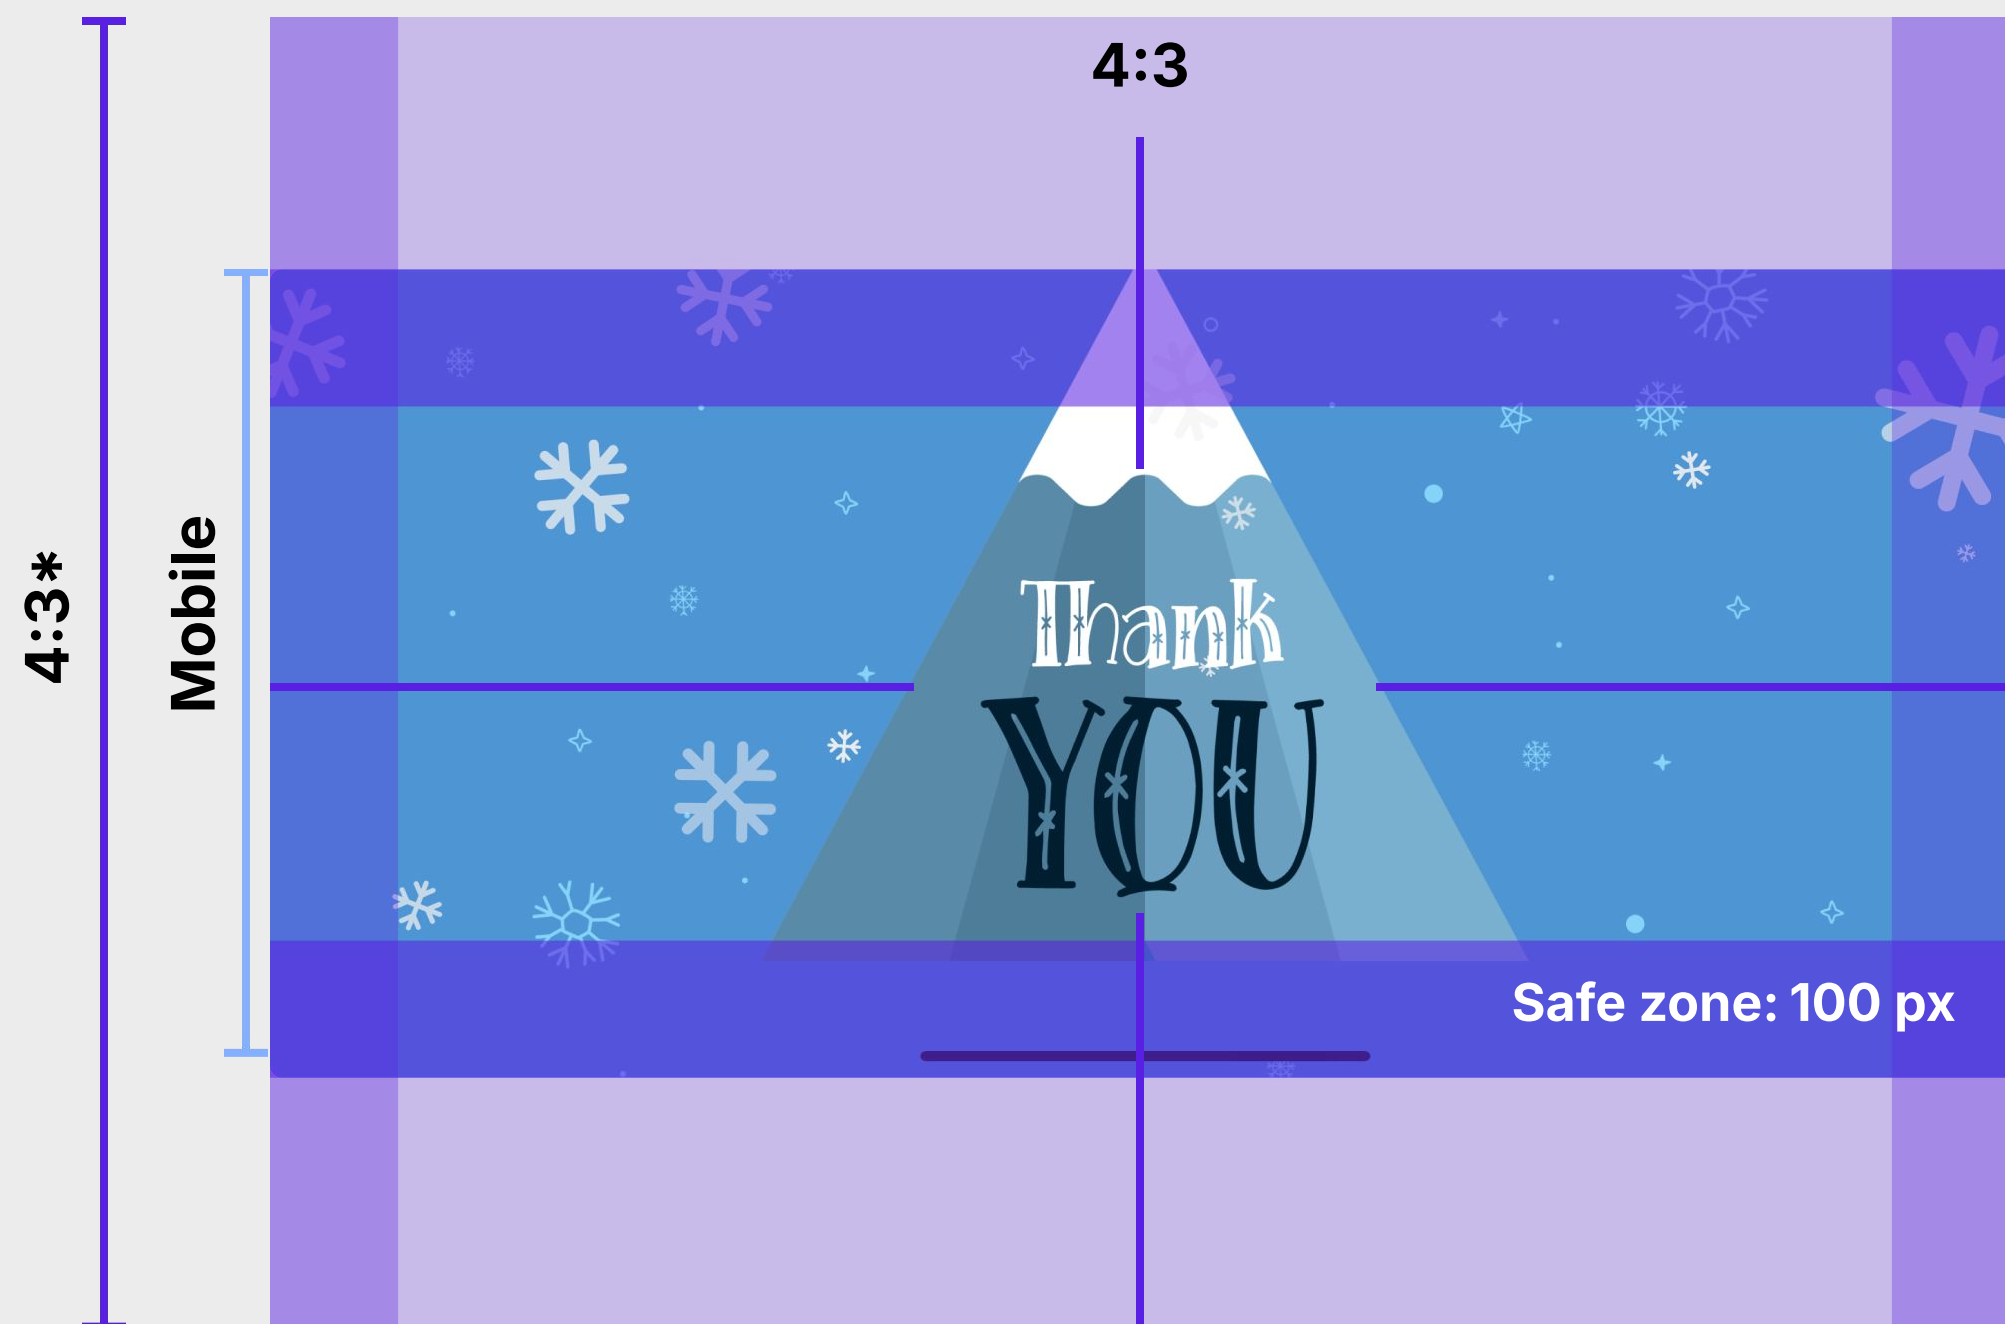

ALL PLATFORM LANDSCAPE

Thank you Screen
1280 × 800 px (or 4:3)

5 MB max.

Supported formats:
JPG, PNG, MOV, MP4, JSON

App Branding > Thank you Screen

RECOMMENDATION

Keep the content
centrally aligned for the
optimal result