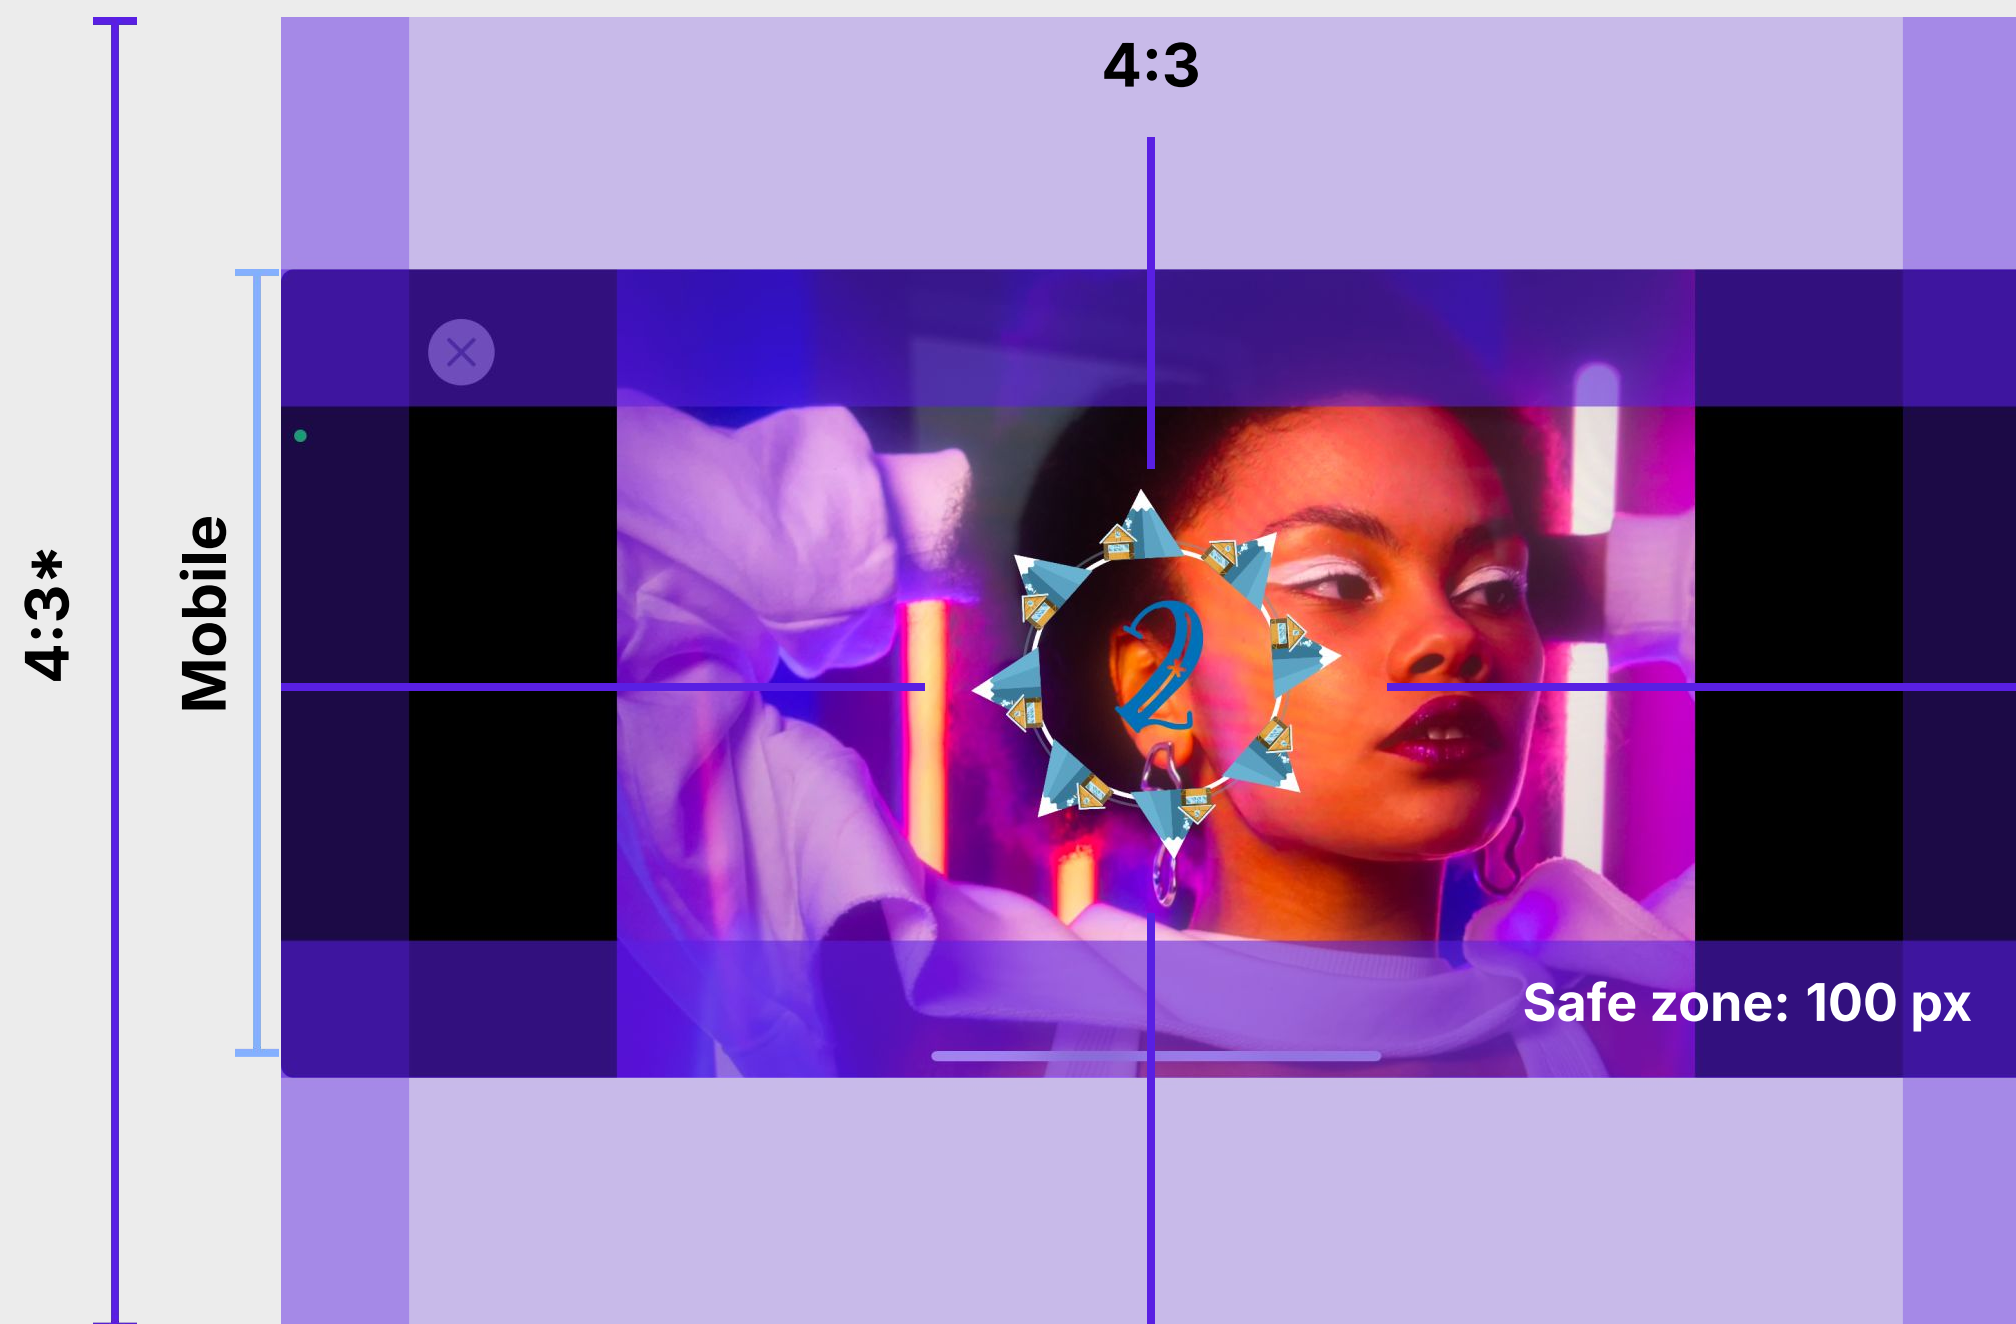

ALL PLATFORM LANDSCAPE

Countdown Screen 1280 × 800 px (or 4:3)

5 MB max.

Supported formats: JSON Lotties

[App Branding > Add Countdown Screen](#)

RECOMMENDATION

Keep the Countdown element centrally aligned for the optimal result