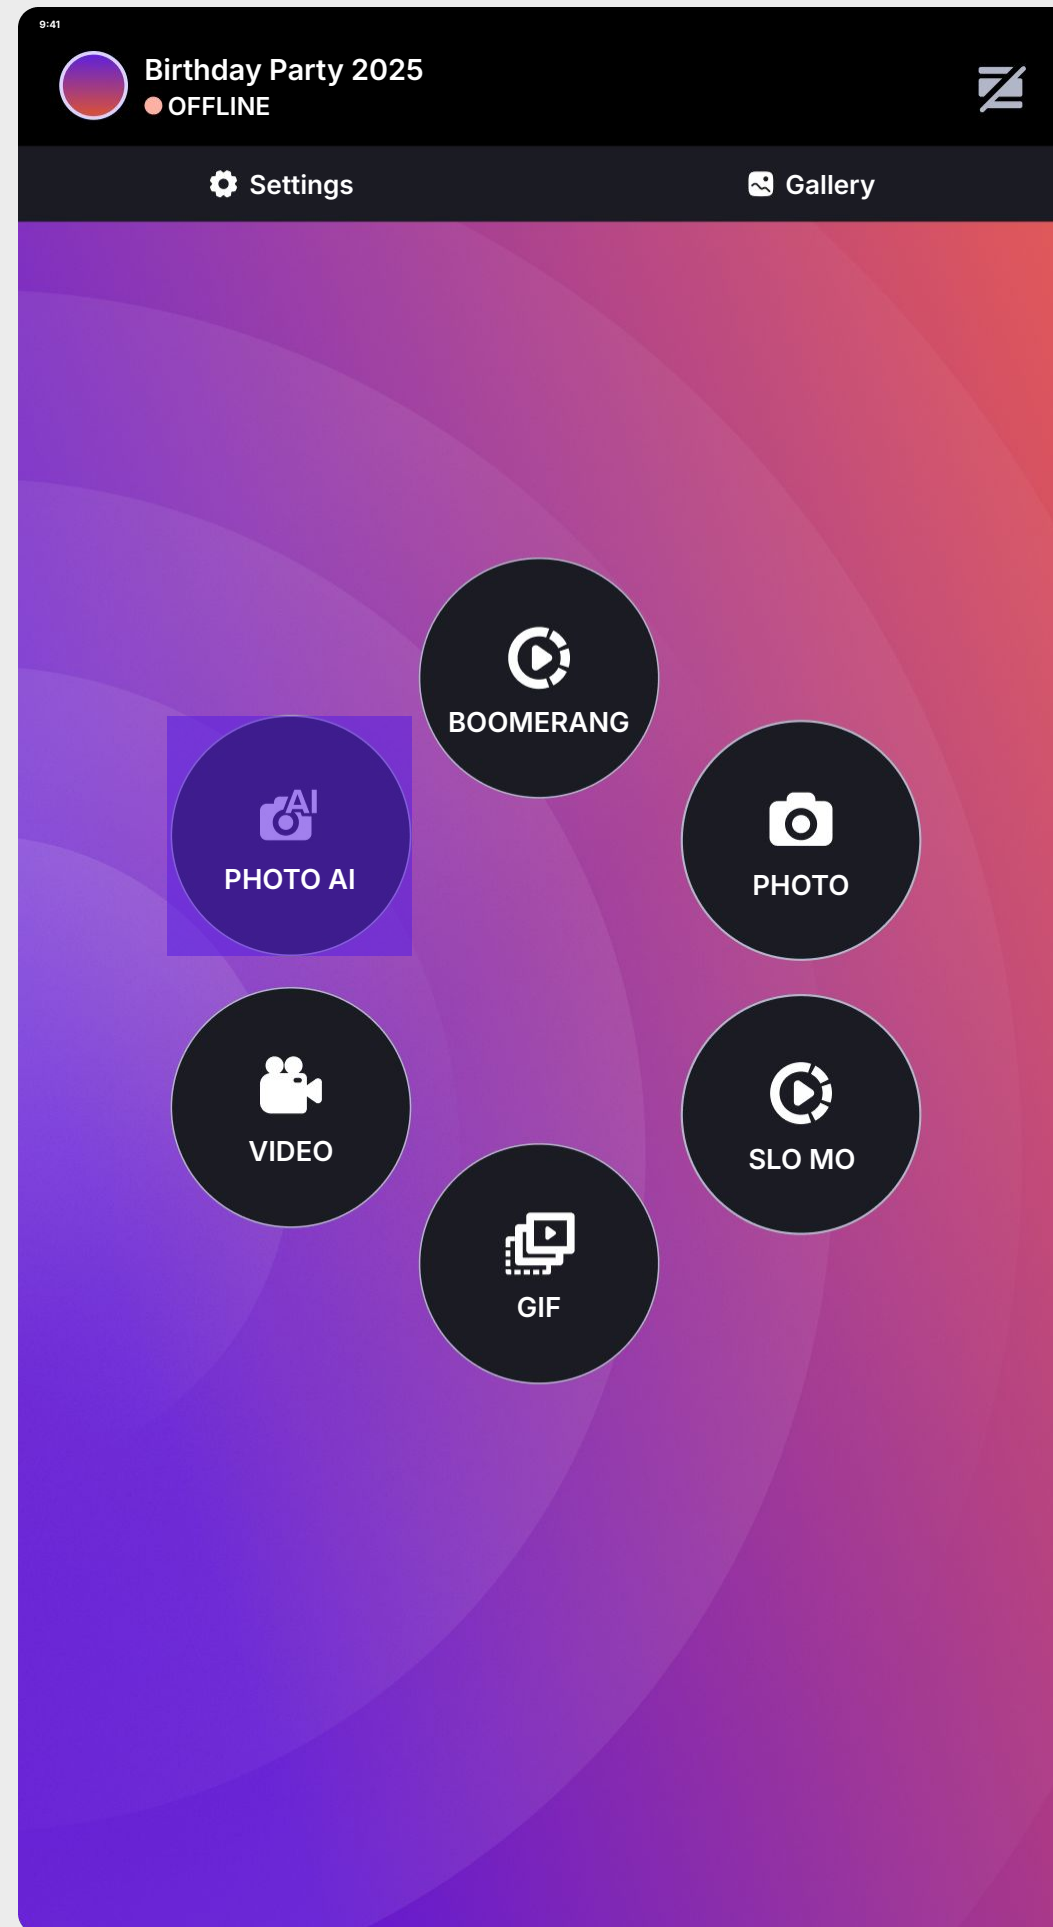

MIRROR BOOTH PORTRAIT

iOS | Android

Camera Functions Button Designs

350×350 px

2 MB max per singular button

Mirror Booth Branding > Button Designs

Background

2144 × 3840 px (or 4K 9:16)

5 MB max.

Supported formats: JPG, PNG, MOV, MP4

Mirror Booth Branding > App Background

RECOMMENDATION

Check and test your device's screen size beforehand to prevent distortion or misalignment across different screens. Use the background only after the size has been appropriately adjusted.

DISCLAIMER

The size of background and exact consistency may vary depending on the specific device.