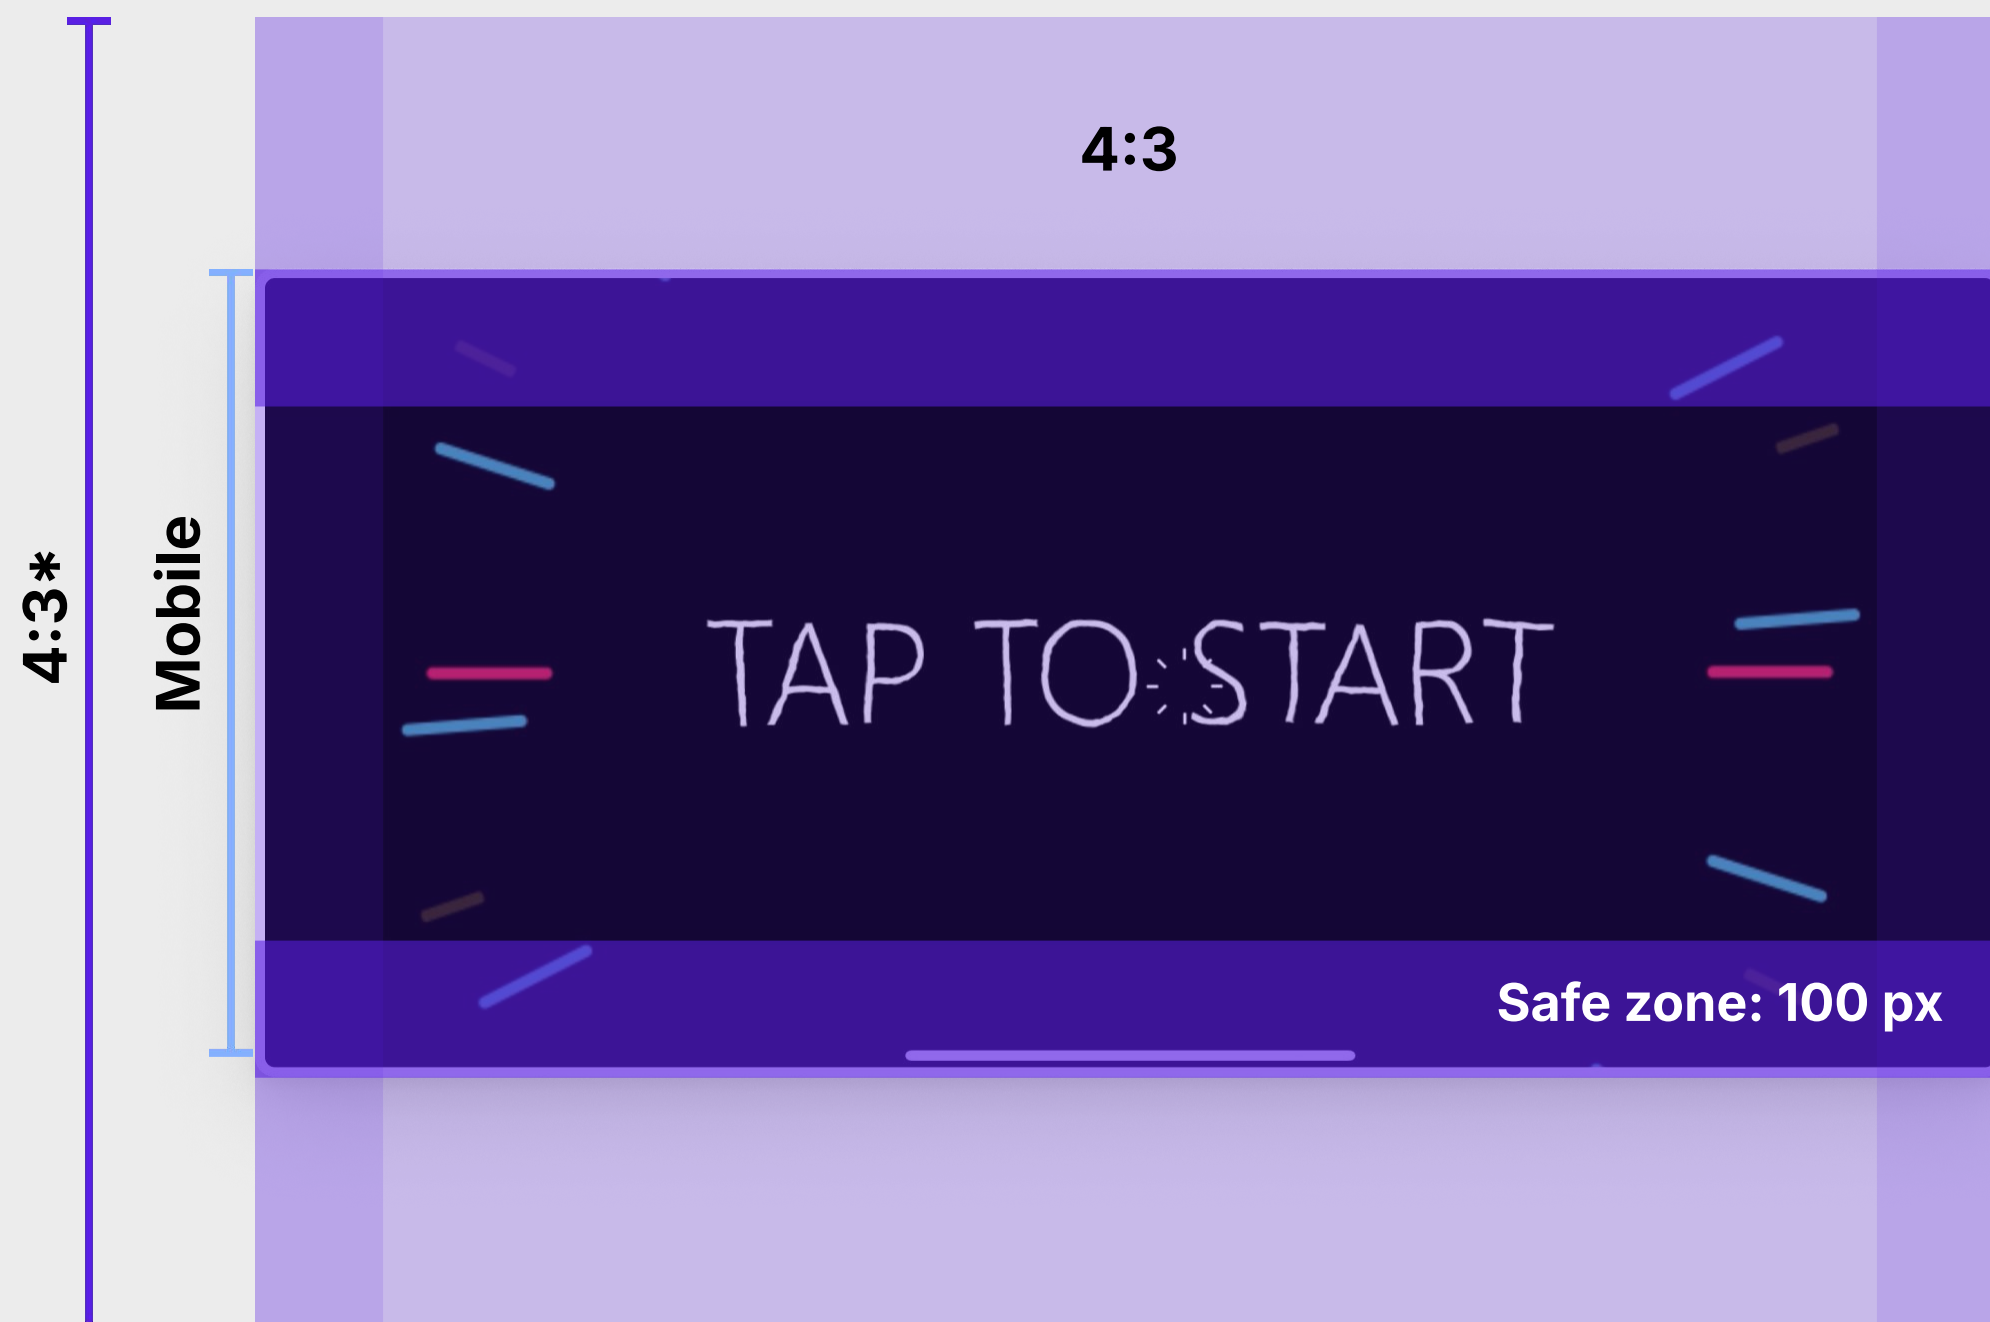

ALL PLATFORM LANDSCAPE

Attract Screen

1280 × 800 px (or 4:3)

5 MB max.

Supported formats: JPG, PNG, MP4, JSON

[App Branding > Add your attract screen](#)

RECOMMENDATION

Keep the Countdown element centrally aligned for the optimal result