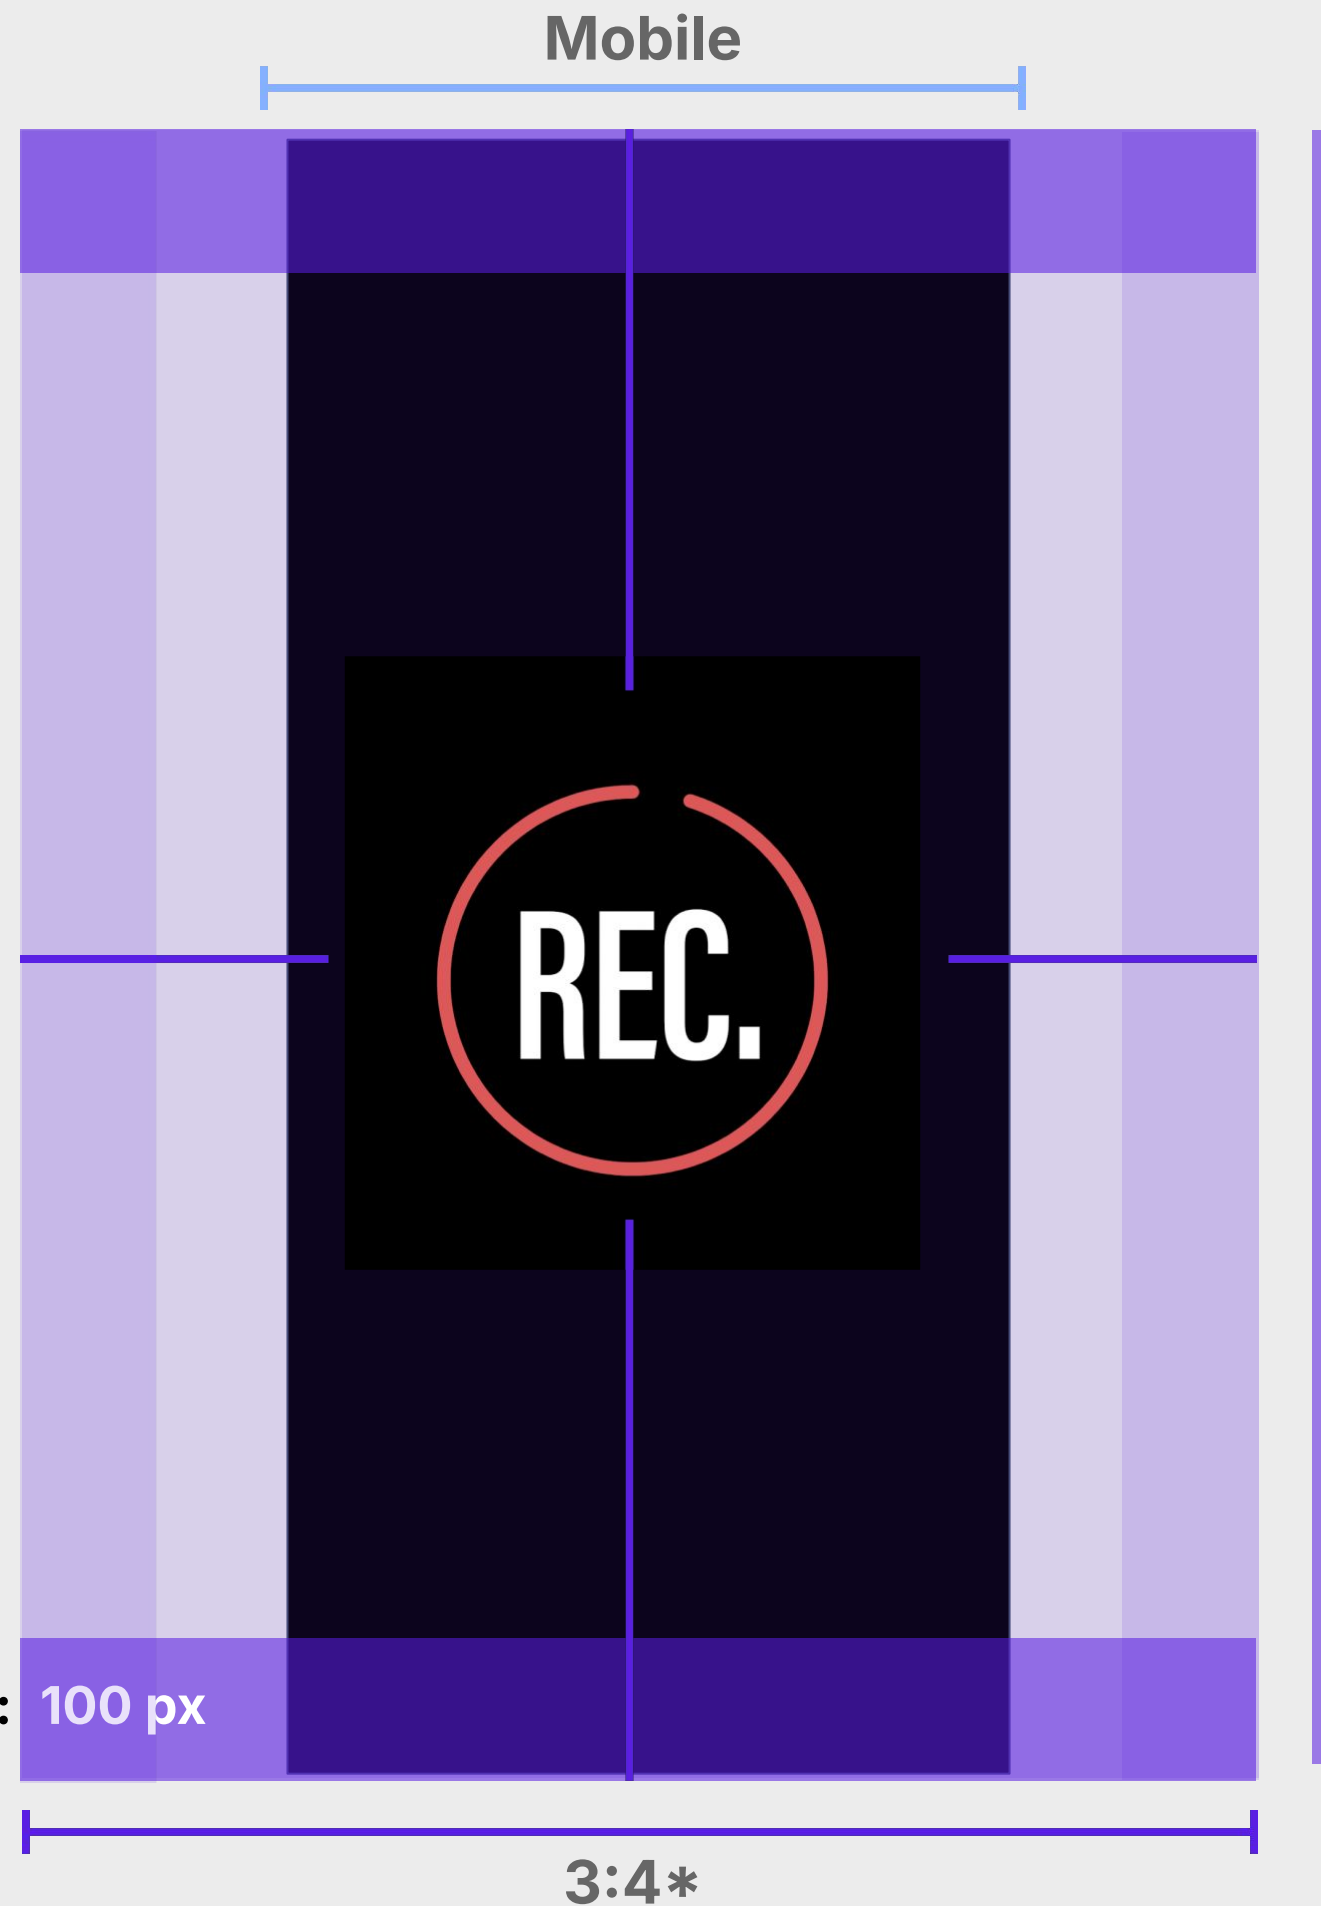

Record Screen

ALL PLATFORM PORTRAIT

iOS | Android

RECOMMENDATION

Keep the Countdown element centrally aligned for the optimal result

Safe zone: 100 px

Record Screen

800 × 1280 px (or 3:4)